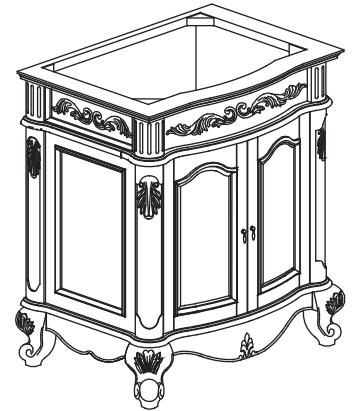

FEATURES

- traditional design featuring hand-carved wood accents
- available in five sizes – 24", 30", 36", 48" and 60"
- available in Antique Cherry Spice or Antique Bisque
- solid birch construction with cherry veneer

COLORS / FINISHES

- BN Antique Cherry Spice
- WT Antique Bisque

NOMINAL DIMENSIONS

- 30" Width x 21.5" Depth x 34" Height

SPECIFIED MODEL

MODEL	DESCRIPTION	COLORS / FINISHES	
V-WINDSOR-30BN / WT	30" WINDSOR Vanity	<input type="checkbox"/> Antique Cherry Spice	<input type="checkbox"/> Antique Bisque

RECOMMENDED COMPONENTS			
S-WINDSOR-30DE / BK	31" Stone Top	<input type="checkbox"/> Dark Emperador	<input type="checkbox"/> Black Granite
M-WINDSOR-30BN / WT	30" Mirror	<input type="checkbox"/> Antique Cherry Spice	<input type="checkbox"/> Antique Bisque
LT-WINDSOR-24BN / WT	24" Linen Tower	<input type="checkbox"/> Antique Cherry Spice	<input type="checkbox"/> Antique Bisque
CUM177OV	18" VC Undermount	<input type="checkbox"/> White	
Faucet	Widespread Faucet		
Drain Kit	Xylem Umbrella Drain	<input type="checkbox"/> Chrome	<input type="checkbox"/> Brushed Nickel