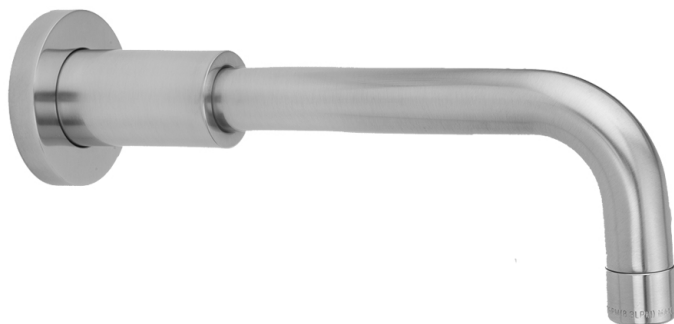

Contempo Tub Spout

Model #: 8230-

FEATURES:

- All brass tub spout
- 1/2" female IPS inlet
- 7 7/8" reach
- Quick connect/disconnect
- No splash full flow aerator
- Collection: Contempo

AVAILABLE FINISHES:

Polished Chrome (PCH)	Satin Chrome (SC)	Bronze Umber (BU)
Satin Nickel (SN)	Pewter (PEW)	Caramel Bronze (CB)
Polished Nickel (PN)	Antique Brass (AB)	Antique Copper (ACU)
Oil-Rubbed Bronze (ORB)	Polished Brass (PB)	Polished Copper (PCU)
Vintage Bronze (VB)	Satin Brass (SB)	Rose Gold (RG)
Matte Black (MBK)	Satin Gold (SG)	Polished Gold (PG)
Black Nickel (BKN)	Bombay Gold (BG)	Jewelers Gold (JG)
Europa Bronze (EB)	White (WH)	Sedona Beige (SDB)
Tristan Brass (TB)	Unlacquered Brass (ULB)	