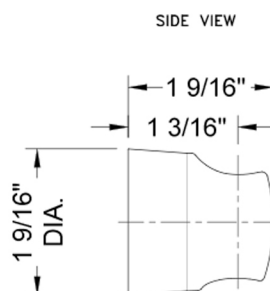

Stationary Mini Wall Mount Handshower Bracket

Model #: 8053-

FEATURES:

- Stationary wall mount handshower holder
- Recommended for use with smaller handshowers
- Minimalistic design goes well with any styling
- Conical end of hose sits in holder
- Mounting screws & anchors included

SPECIFICATION DRAWING:

TOP VIEW