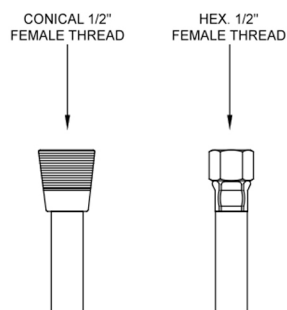

79" Reinforced White Vinyl Hose

Model #: 3079-RI

FEATURES:

- Reinforced vinyl handshower hose
- 1/2" Female threads
- Brass hex nut is on one end of the hose, and a brass conical nut to hold the handshower is on the other end
- Attach handshower to conical end of hose
- Ideal for use in healthcare facilities
- Available in: WH ONLY

AVAILABLE FINISHES:

N/A

SPECIFICATION DRAWING:

RAINFORCED VINYL HANDSHOWER HOSE		
PART #	DESCRIPTION	LENGTH
3060-RI	REINFORCED VINYL HOSE 60"	60"
3071-RI	REINFORCED VINYL HOSE 71"	71"
3079-RI	REINFORCED VINYL HOSE 79"	79"
3096-RI	REINFORCED VINYL HOSE 96"	96"