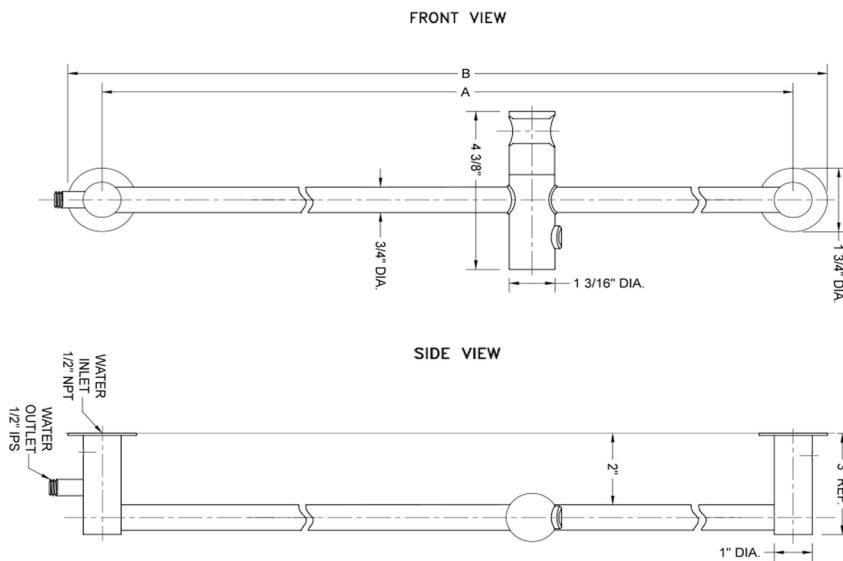

36" Contemporary Slim Wall Bar with Bottom Outlet Integral Water Supply

Model #: 9536-

JACLO®

Confidence from start to finish.®

FEATURES:

- Brass Contemporary slim wall bar with bottom water inlet
- Integral water outlet eliminates need for separate water supply elbow
- Push button slider easily moves up & down & side to side
- Adjustable handshower angle
- Replace showerarm & showerhead with sliderail for handshower & hose
- Perfect for full height shower & shower seat applications
- Conical end of hose sits in holder
- Mounting hardware included
- Please review install instructions during "rough-in" phase to be sure the water outlet is roughed properly
- Not available in PG, SG, WH, and JACLO=COLOR
- Custom lengths available less than 36". Contact JACLO for pricing & availability

SPECIFICATION DRAWING:

DECORATIVE WALL BARS			
PART. #	DESCRIPTION	A	B
9524	24" WALL BAR	24"	25 3/4"
9530	30" WALL BAR	30"	31 3/4"
9536	36" WALL BAR	36"	37 3/4"