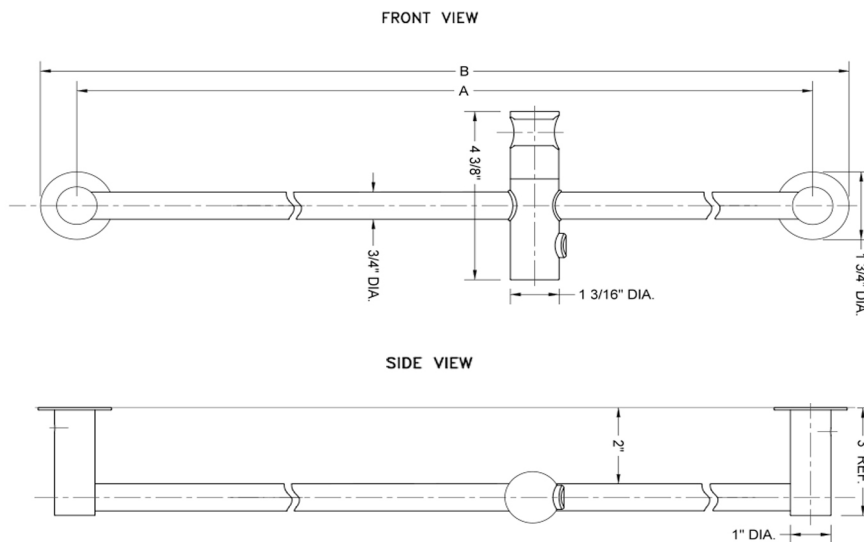

## 30" Contemporary Slim Wall Bar

Model #: 9630-

### FEATURES:

- Brass contemporary slim wall bar
- Adjustable handshower angle
- Push button slider easily moves up & down & side to side
- Conical end of hose sits in holder
- Mounting hardware included
- CLSD-95 soap dish for wall bar sold separately
- Not available in PG, SG, WH, and JACLO=COLOR
- Custom lengths available less than 36". Contact JACLO for pricing & availability.

### SPECIFICATION DRAWING:

DECORATIVE WALL BARS			
PART. #	DESCRIPTION	A	B
9624	24" WALL BAR	24"	25 3/4"
9630	30" WALL BAR	30"	31 3/4"
9636	36" WALL BAR	36"	37 3/4"