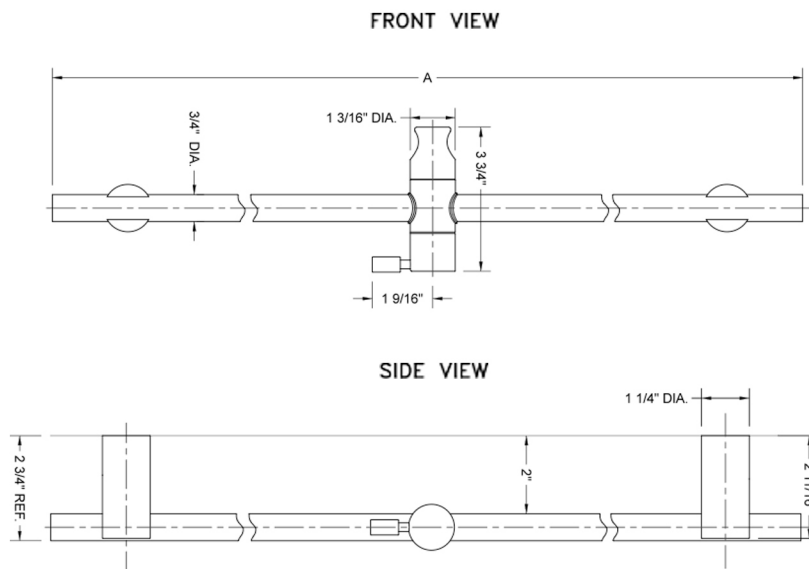

24" Retrofit Wall Bar with Adjustable Mounts

Model #: 9724-

FEATURES:

- Brass universal fit wall bar
- Adjustable height & angle
- Adjustable mounts to fit pre existing holes, no need to re-tile or patch walls. Mounts can adjust to cover holes.
- Lever adjustment for easy movement of slider up & down & side to side
- 180° handshower angle adjustment
- Conical end of hose sits in holder
- Mounting hardware included
- CLSD-95 soap dish for wall bar sold separately
- Oversized escutcheons available to cover large existing holes. Contact JACLO.
- Not available in PG, SG, WH, & JACLO=COLOR

SPECIFICATION DRAWING:

DECORATIVE WALL BAR		
PART. #	DESCRIPTION	A
9724	24" ADJ. WALL BAR	24"
9730	30" ADJ. WALL BAR	30"
9736	36" ADJ. WALL BAR	36"