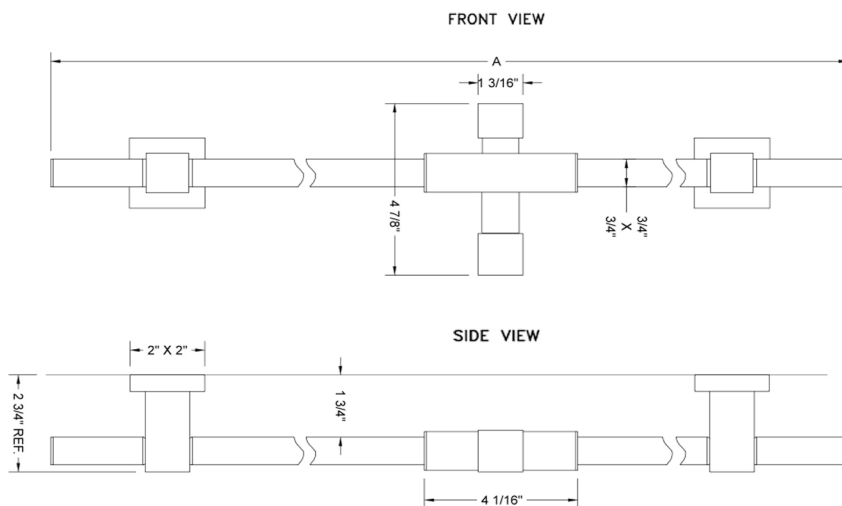

37" CUBIX® Deluxe Wall Bar

Model #: 8737-

FEATURES:

- 37" Cubix® deluxe wall bar
- Unique 180° swiveling brass bar
- Specially designed friction slider adjusts to any height & maintains position
- Adjustable handshower height & angle (full rotation)
- Conical end of hose sits in holder
- Mounting hardware included

SPECIFICATION DRAWING:

CUBIX® DELUXE WALL BAR (ADJUSTABLE HEIGHT & ANGLE)		
PART. #	DESCRIPTION	A
8724	SQUARE WALL BAR	24 1/2"
8730	SQUARE WALL BAR	30 1/2"
8737	SQUARE WALL BAR	37 1/2"