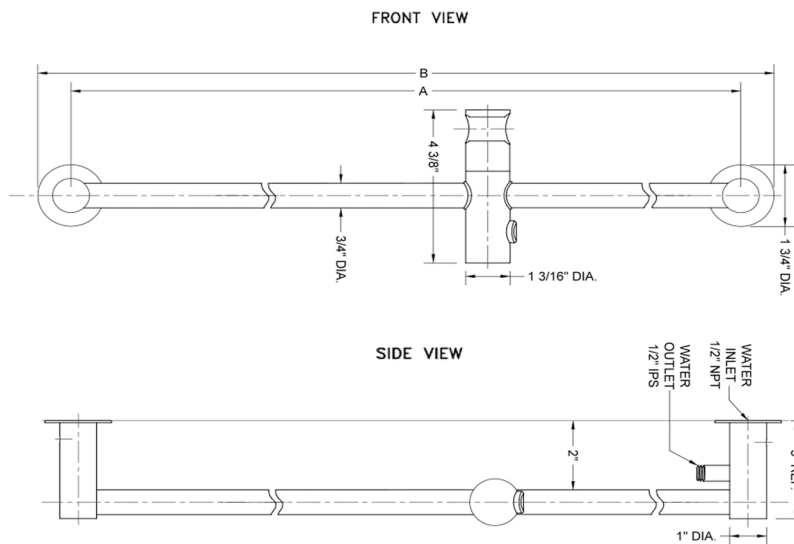

36" Contemporary Slim Wall Bar with Top Outlet Integral Water Supply

Model #: 9336-

JACLO®

Confidence from start to finish.™

FEATURES:

- Brass Contemporary slim wall bar with top water inlet
- Integral water outlet eliminates need for separate water supply elbow
- Push button slider easily moves up & down & side to side
- Adjustable handshower angle
- Replace showerarm & showerhead with sliderail for handshower & hose
- Perfect for full height shower & shower seat applications
- Conical end of hose sits in holder
- Mounting hardware included
- CLSD-95 soap dish for wall bar sold separately
- Please review install instructions during "rough-in" phase to be sure the water outlet is roughed properly

Not available in PC, SG, WH, and JACLO=COLOR
 Custom lengths available less than 36". Contact JACLO for pricing & availability

AVAILABLE FINISHES:		
Satin Nickel (SN)	Pewter (PEW)	Caramel Bronze (CB)
Polished Nickel (PN)	Antique Brass (AB)	Antique Copper (ACU)
Oil-Rubbed Bronze (ORB)	Polished Brass (PB)	Polished Copper (PCU)
Vintage Bronze (VB)	Satin Brass (SB)	Matte Black (MBK)
Black Nickel (BKN)	White (WH)	Unlacquered Brass (ULB)
Satin Cooper (SCU)	Almond (ALD)	Amber (AMB)
Azure Blue (AZB)	Coral (COR)	Mint Green (GRN)
Stone Grey (GRY)	Lilac (LAC)	Light Blue (LBL)
Limon (LIM)	Plum (PLM)	Pink (PNK)
Red (RED)	Graphite (GPH)	
Aged Unlacquered Brass (AUB)		

SPECIFICATION DRAWING:

DECORATIVE WALL BARS			
PART. #	DESCRIPTION	A	B
9324	24" WALL BAR	24"	25 3/4"
9330	30" WALL BAR	30"	31 3/4"
9336	36" WALL BAR	36"	37 3/4"