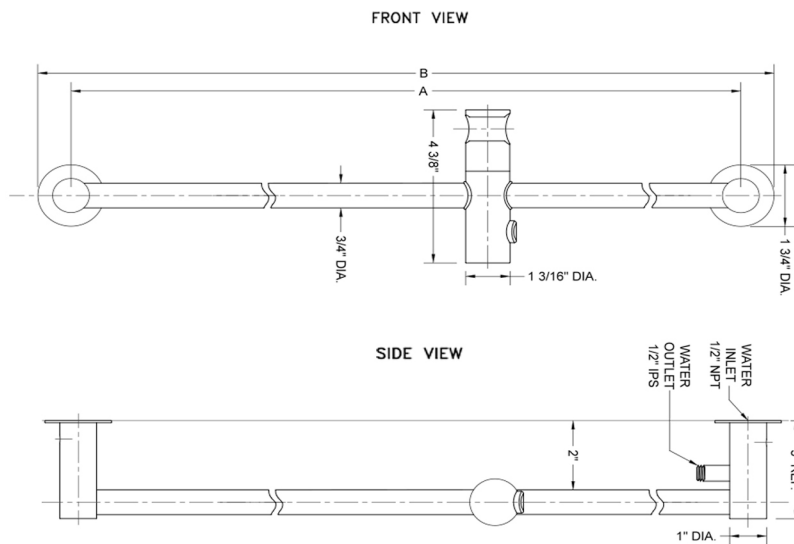

24" Contemporary Slim Wall Bar with Top Outlet Integral Water Supply

Model #: 9324-

JACLO®

Confidence from start to finish.™

FEATURES:

- Brass Contemporary slim wall bar with top water inlet
- Integral water outlet eliminates need for separate water supply elbow
- Push button slider easily moves up & down & side to side
- Adjustable handshower angle
- Replace showerarm & showerhead with sliderail for handshower & hose
- Perfect for full height shower & shower seat applications
- Conical end of hose sits in holder
- Mounting hardware included
- CLSD-95 soap dish for wall bar sold separately
- Please review install instructions during "rough-in" phase to be sure the water outlet is roughed properly

SPECIFICATION DRAWING:

DECORATIVE WALL BARS			
PART. #	DESCRIPTION	A	B
9324	24" WALL BAR	24"	25 3/4"
9330	30" WALL BAR	30"	31 3/4"
9336	36" WALL BAR	36"	37 3/4"