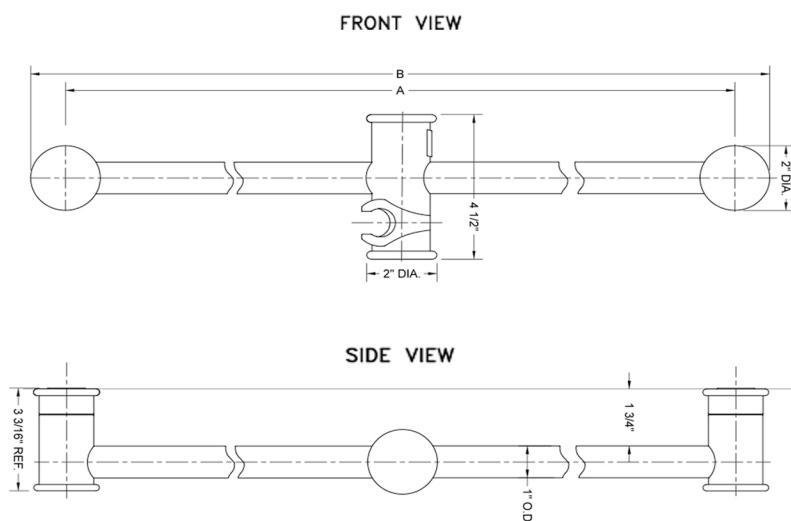

36" Contemporary Deluxe Wall Bar

Model #: 8636-

FEATURES:

- 36" Deluxe brass contemporary wall bar
- Adjustable height & handshower angle
- Push button slider easily moves up & down & side to side
- Conical end of hose sits in holder
- Mounting hardware included
- No lip on posts

SPECIFICATION DRAWING:

CONTEMPORARY DELUXE WALL BAR			
PART. #	DESCRIPTION	A	B
8628	28" WALL BAR	24"	26"
8636	36" WALL BAR	30"	32"