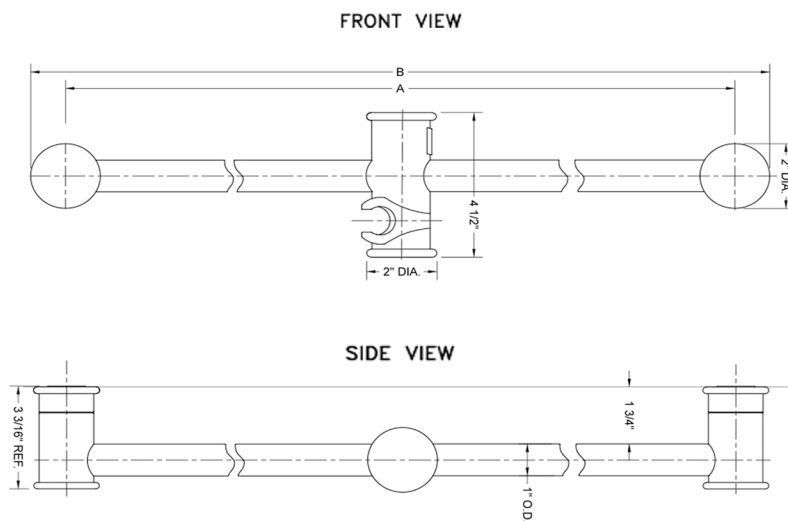

28" Contemporary Deluxe Wall Bar

Model #: 8628-

FEATURES:

- 28" Deluxe brass contemporary wall bar
- Adjustable height & handshower angle
- Push button slider easily moves up & down & side to side
- Conical end of hose sits in holder
- Mounting hardware included
- No lip on posts

SPECIFICATION DRAWING:

CONTEMPORARY DELUXE WALL BAR			
PART. #	DESCRIPTION	A	B
8628	28" WALL BAR	24"	26"
8636	36" WALL BAR	30"	32"