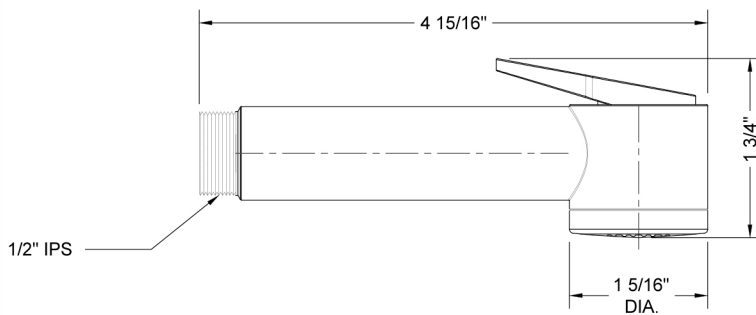

Paloma Bidet Model #: B042-

FEATURES:

- Power spray bidet handshower with 1 1/2" face
- 1/2" Male threads
- Light weight ABS design
- On/off trigger operation
- Note:
 - Separate shut off valve required when installing this item
 - Water must be turned off when not in use
- Available Flow Rates: 2.5 & 2.0 GPM
- Not available in AUB, ULB, WH, JACLO=COLOR

SPECIFICATION DRAWING:

SPRAY PATTERNS:

Power Spray

COMPLIANCES:

Complies with: ASME A112.18.1-2012/CSA B125.1-12

Paloma Bidet - 2.0 GPM

Model #: B042-2.0-

FEATURES:

- Power spray bidet handshower
- 1/2" Male threads
- Light weight ABS design
- On/off trigger operation
- Note:
 - Separate shut off valve required when installing this item
 - Water must be turned off when not in use
- Available Flow Rates: 2.5 2.0
- Not available in AUB, ULB, WH, JACLO=COLOR