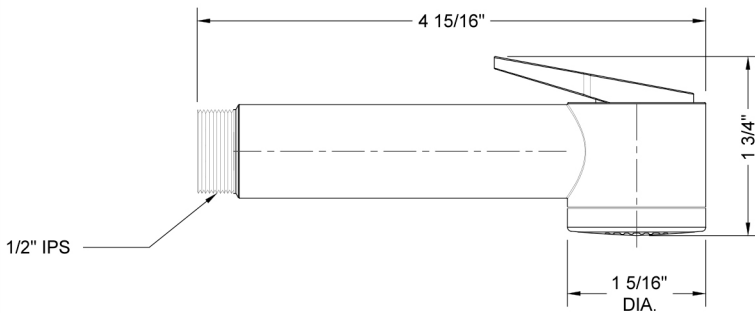

COMPLIANCES:

CEC

Complies with: ASME A112.18.1-2012/CSA B125.1-12