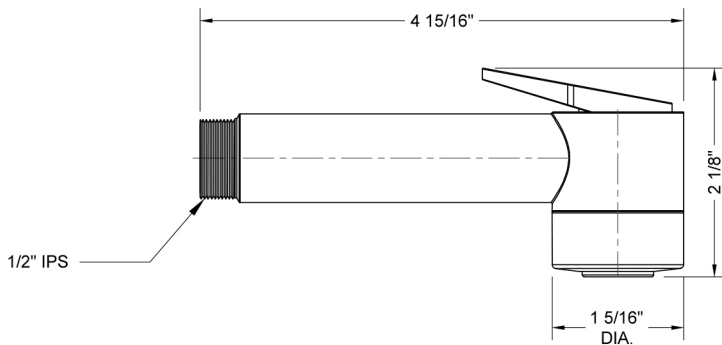

Paloma Bidet with Aerator- 2.0 GPM

Model #: B043-2.0-

FEATURES:

- Soft aerated spray bidet handshower
- 1/2" Male threads
- Light weight ABS design with brass face plate ring
- On/off trigger operation
- Note:
 - Separate shut off valve required when installing this item
 - Water must be turned off when not in use
- Available Flow Rates: 2.5 & nbsp 2.0
- Not available in AUB, ULB, WH, JACLO=COLOR

SPECIFICATION DRAWING:

SPRAY PATTERNS:

COMPLIANCES:

CEC

Complies with: ASME A112.18.1-2012/CSA B125.1-12

Paloma Bidet Spray with Aerator

Model #: B043-

FEATURES:

- Soft aerated spray bidet handshower with with 1 1/2" face
- 1/2" Male threads
- Light weight ABS design with brass face plate ring
- On/off trigger operation
- Note:
 - Separate shut off valve required when installing this item
 - Water must be turned off when not in use
- Available Flow Rates: 2.5 & 2.0
- Not available in AUB, ULB, WH, JACLO=COLOR