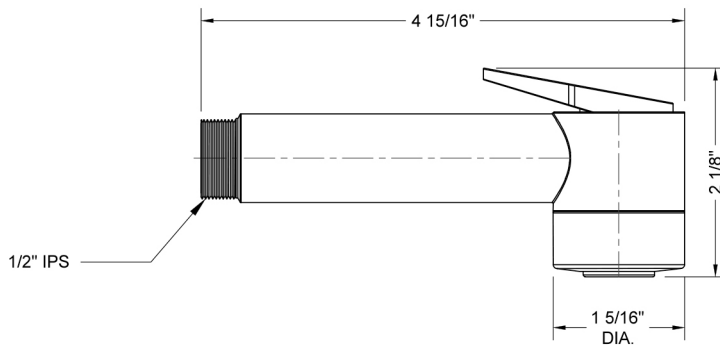

SPRAY PATTERNS:

COMPLIANCES:

Complies with: ASME A112.18.1-2012/CSA B125.1-12