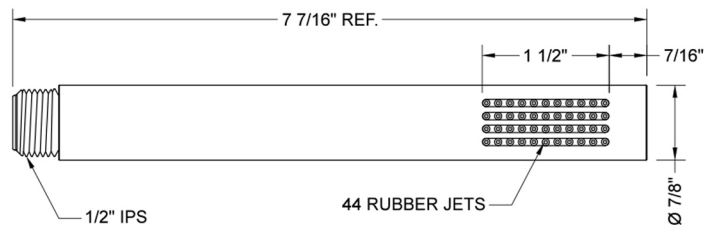

SPRAY PATTERNS:

COMPLIANCES:

Complies with: ASME A112.18.1-2012/CSA B125.1-12