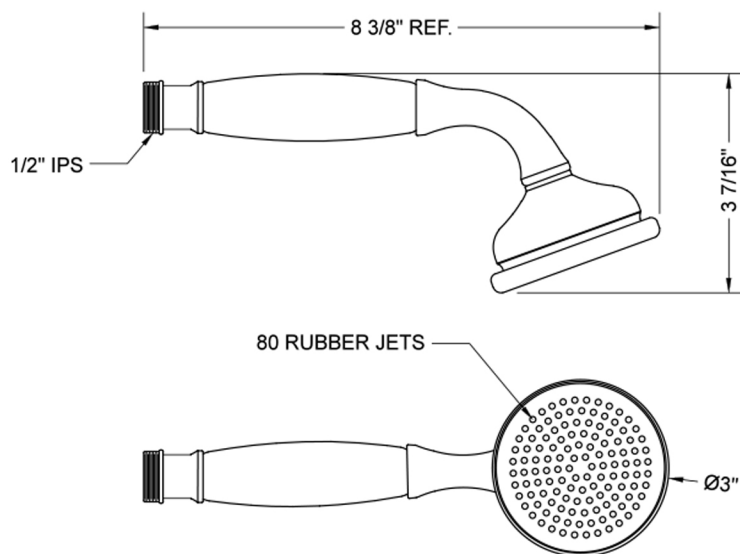

SPECIFICATION DRAWING:

SPRAY PATTERNS:

COMPLIANCES:

Complies with: ASME A112.18.1-2012/CSA B125.1-12