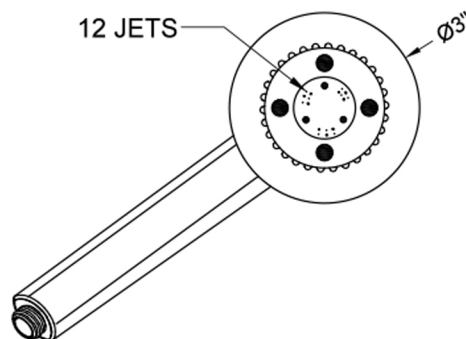

SPECIFICATION DRAWING:

SPRAY PATTERNS:

COMPLIANCES:

Complies with: ASME A112.18.1-2012/CSA B125.1-12