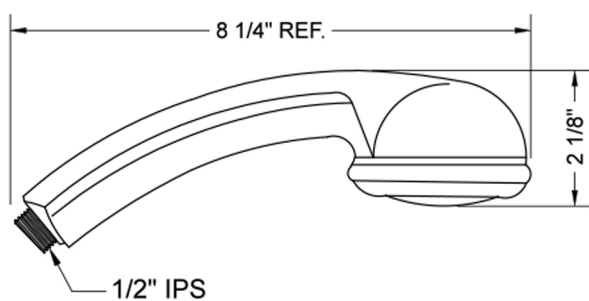

SPECIFICATION DRAWING:

SPRAY PATTERNS:

COMPLIANCES:

Complies with: ASME A112.18.1-2012/CSA B125.1-12