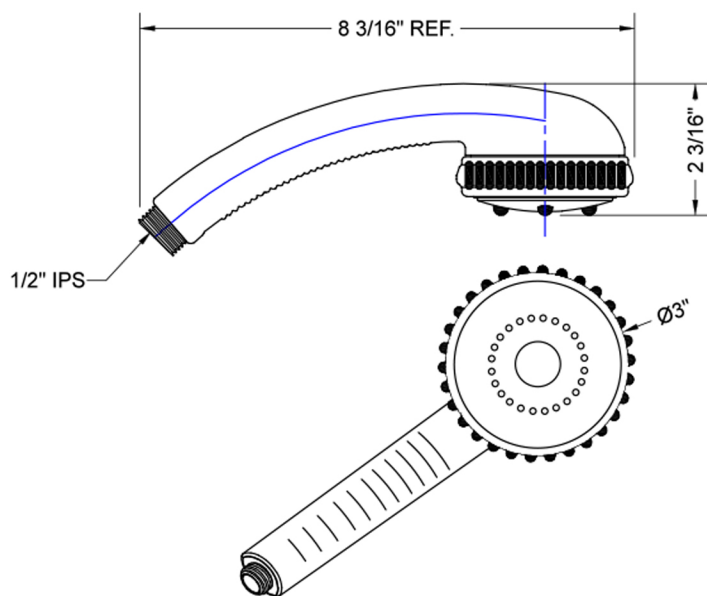

Shadow Handshower

Model #: S426-

FEATURES:

- 2 function handshower with 3" face
- 1/2" IPS male threads
- Rubber ring for easy grip, no slip adjustment of functions
- Narrow to wide spray adjustment
- Comfortable ergonomic design

AVAILABLE FINISHES:

Polished Chrome (PCH)

SPECIFICATION DRAWING:

SPRAY PATTERNS:

COMPLIANCES:

Complies with: ASME A112.18.1-2012/CSA B125.1-12