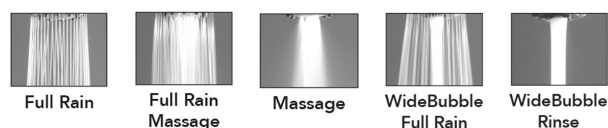

SPRAY PATTERNS:

COMPLIANCES:

Complies with: ASME A112.18.1-2012/CSA B125.1-12