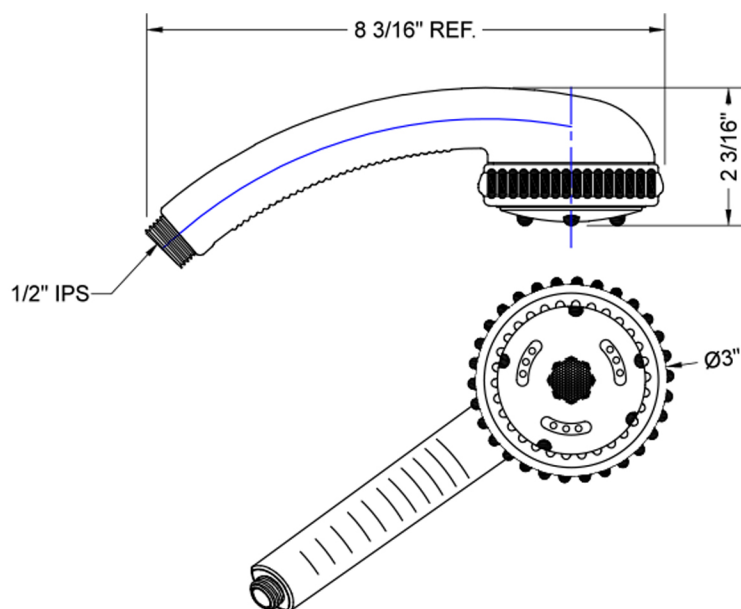

Sensation Handshower

Model #: S427-

FEATURES:

- 5 function handshower with 3" face
- 1/2" IPS male threads
- Rubber ring for easy grip, no slip adjustment of functions
- Soft wide bubble aerating rinse great for children & the elderly
- Comfortable ergonomic design

AVAILABLE FINISHES:

Polished Chrome (PCH)	Satin Chrome (SC)	Bronze Umber (BU)
Satin Nickel (SN)	Pewter (PEW)	Caramel Bronze (CB)
Polished Nickel (PN)	Antique Brass (AB)	Antique Copper (ACU)
Oil-Rubbed Bronze (ORB)	Polished Brass (PB)	Polished Copper (PCU)
Vintage Bronze (VB)	Satin Brass (SB)	Rose Gold (RG)
Matte Black (MBK)	Satin Gold (SG)	Polished Gold (PG)
Black Nickel (BKN)		

SPECIFICATION DRAWING:

SPRAY PATTERNS:

COMPLIANCES:

Complies with: ASME A112.18.1-2012/CSA B125.1-12