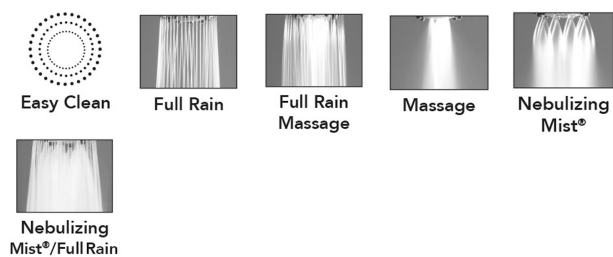

SPRAY PATTERNS:

COMPLIANCES:

Complies with: ASME A112.18.1-2012/CSA B125.1-12