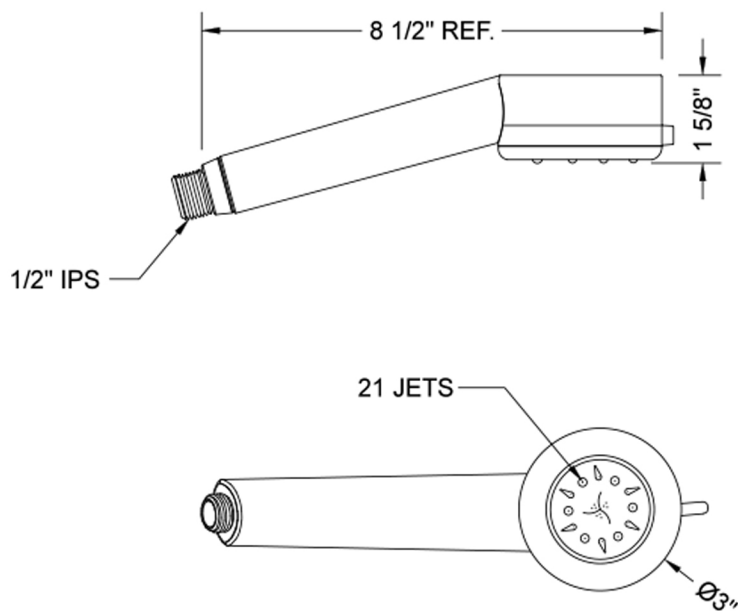

SPECIFICATION DRAWING: