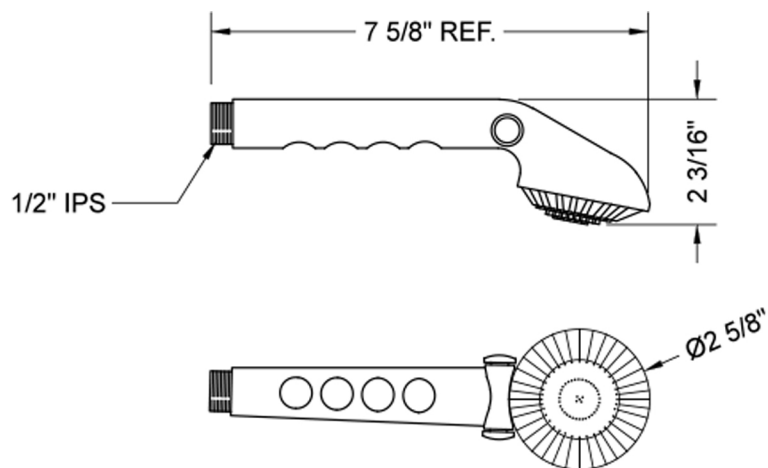

Tivoli T11 Handshower with Pause Control

Model #: T011-

FEATURES:

- Single function handshower
- 1/2" IPS Male threads
- Light weight design for ADA use
- Perfect for children, elderly & pets
- Chrome-plated brass pause control push-button to conserve water
- Must drip in shut-off position to meet plumbing codes
- Available flow rates: 2.5, 2.0, 1.75 & 1.5 GPM

AVAILABLE FINISHES:

White (WH)

SPECIFICATION DRAWING:

SPRAY PATTERNS:

COMPLIANCES:

Complies with: ASME A112.18.1-2012/CSA B125.1-12