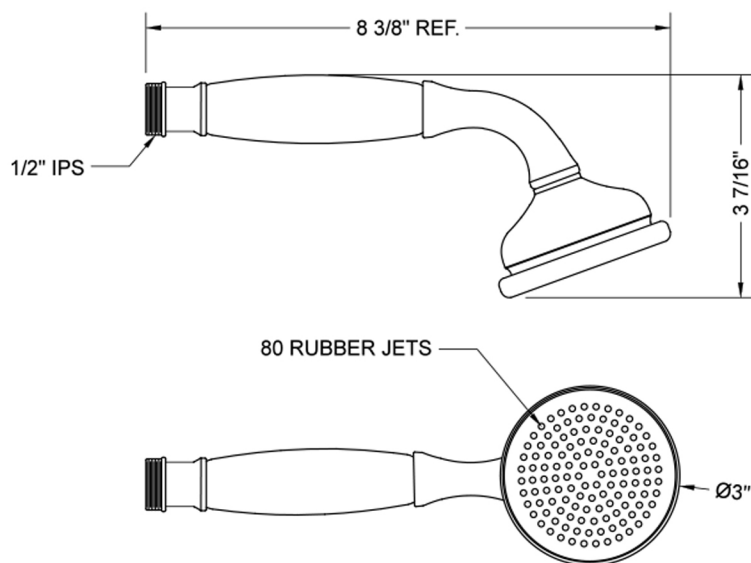

SPECIFICATION DRAWING:

SPRAY PATTERNS:

COMPLIANCES:

Complies with: ASME A112.18.1-2012/CSA B125.1-12