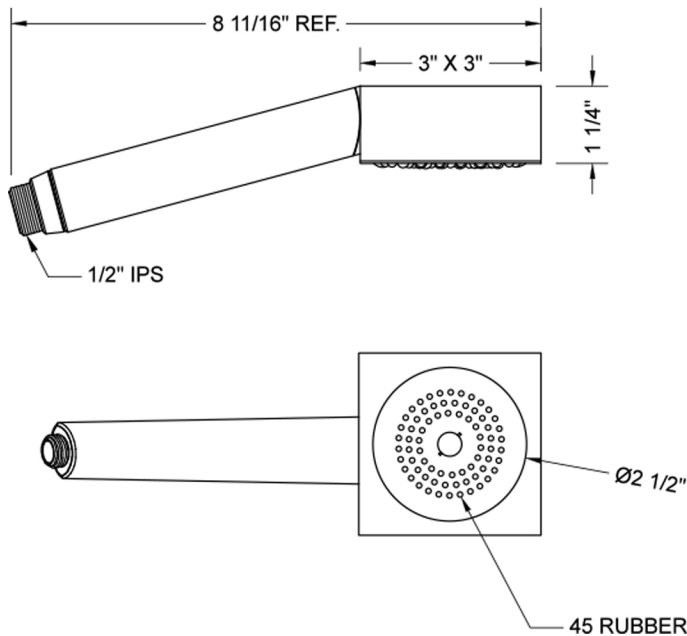

SPECIFICATION DRAWING:

SPRAY PATTERNS:

COMPLIANCES:

Complies with: ASME A112.18.1-2012/CSA B125.1-12