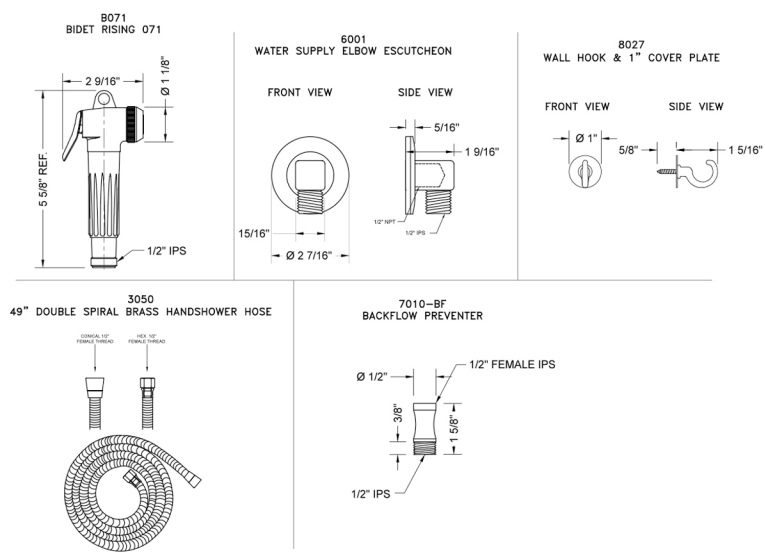

Bidet Rinsing 071 Shower Kit

Model #: M71-

FEATURES:

- Brass power spray bidet kit
- 1/2" Female inlet x 1/2" Male outlet
- On/off trigger operation
- Available as shown ONLY
- Note:
 - Separate shut off valve required when installing this item
 - Water must be turned off when not in use
- Kit Includes:
 - Bidet handshower P/N B071
 - Supply elbow P/N 6001
 - Hose P/N 3079-RI
 - Wall hook P/N 027
 - Dual check valve back flow preventer P/N 7010-BF

AVAILABLE FINISHES:

Polished Chrome (PCH)

SPECIFICATION DRAWING:

SPRAY PATTERNS:

Power Spray