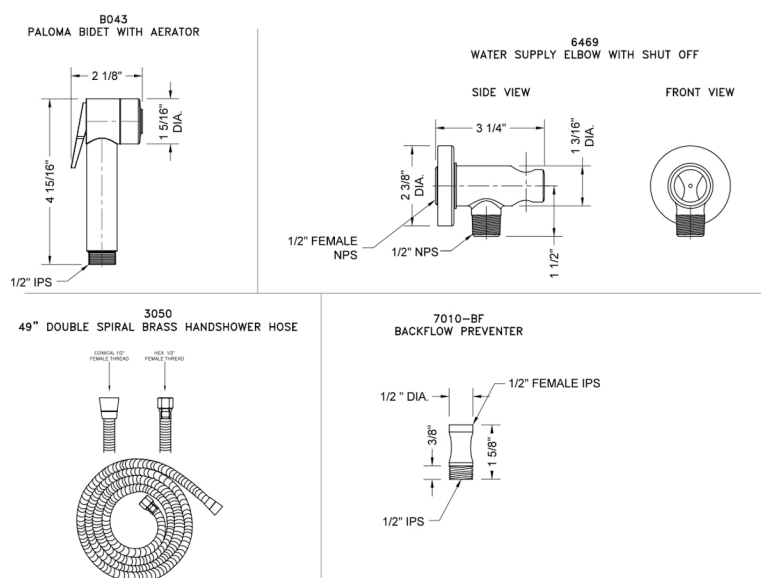

Paloma Bidet Spray Kit with Aerator Kit

Model #: B043-690-

FEATURES:

- Soft aerated bidet kit
- 1/2" Female inlet x 1/2" Male outlet
- Wall mount water supply
- Cradle has positive shut-off
- Note:
 - Separate shut off valve required when installing this item
 - Water must be turned off when not in use
- Kit includes:
 - Bidet handshower P/N B043
 - Water supply elbow with shut off P/N 6469
 - Hose P/N 3049-DS
 - Dual check valve backflow preventer P/N 7010-BF

SPECIFICATION DRAWING:

SPRAY PATTERNS: