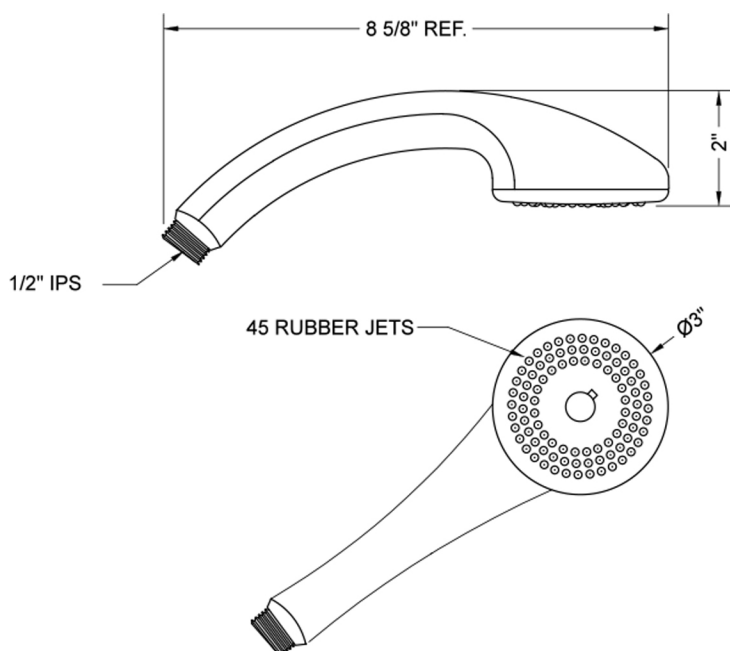

Maya Handshower

Model #: S421-

FEATURES:

- Single function handshower with 3" face
- 1/2" IPS male threads
- Comfortable ergonomic design

AVAILABLE FINISHES:

Polished Chrome (PCH)	Satin Chrome (SC)	Bronze Umber (BU)
Satin Nickel (SN)	Pewter (PEW)	Caramel Bronze (CB)
Polished Nickel (PN)	Antique Brass (AB)	Antique Copper (ACU)
Oil-Rubbed Bronze (ORB)	Polished Brass (PB)	Polished Copper (PCU)
Vintage Bronze (VB)	Satin Brass (SB)	Rose Gold (RG)
Matte Black (MBK)	Satin Gold (SG)	Polished Gold (PG)
Black Nickel (BKN)		

SPECIFICATION DRAWING:

SPRAY PATTERNS:

COMPLIANCES:

Complies with: ASME A112.18.1-2012/CSA B125.1-12