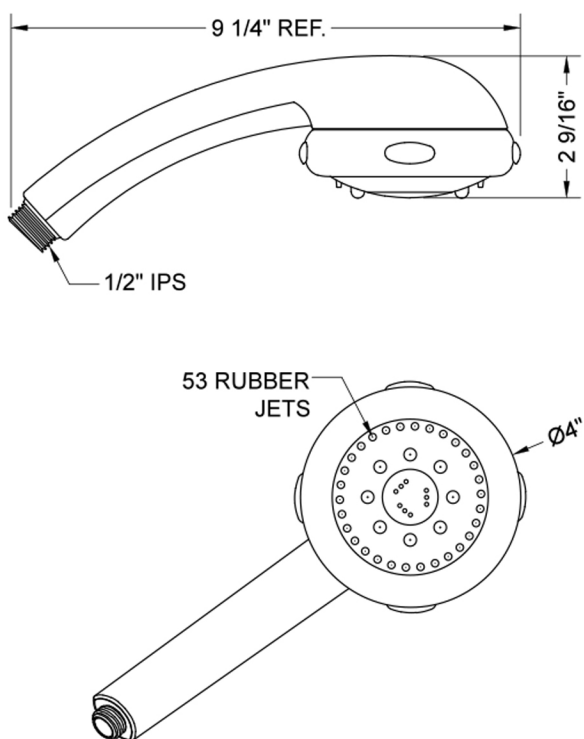

SPECIFICATION DRAWING: