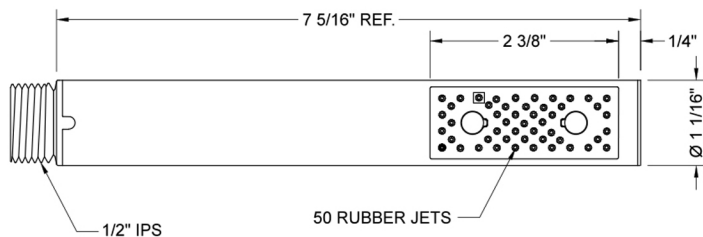

SPRAY PATTERNS:

COMPLIANCES:

Complies with: ASME A112.18.1-2012/CSA B125.1-12