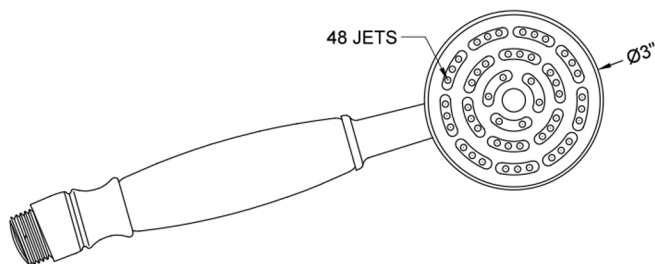

SPECIFICATION DRAWING:

SPRAY PATTERNS:

COMPLIANCES:

Complies with: ASME A112.18.1-2012/CSA B125.1-12