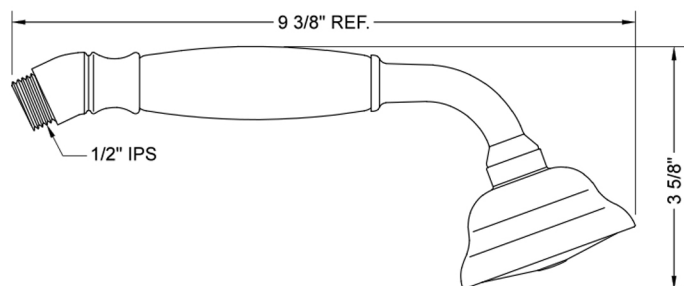

SPECIFICATION DRAWING:

SPRAY PATTERNS:

COMPLIANCES:

Complies with: ASME A112.18.1-2012/CSA B125.1-12