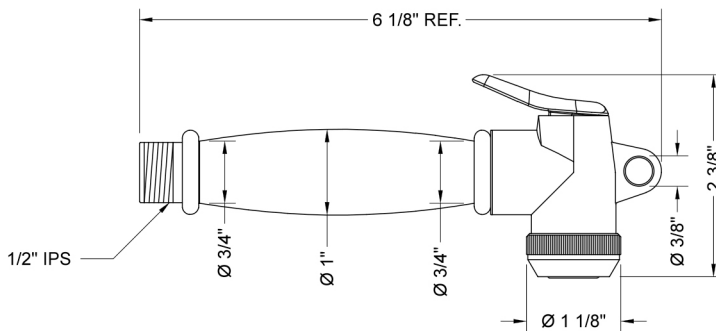

### FEATURES:

- Brass power spray bidet handshower with with 1 1/4" face
- 1/2" Male threads
- On/off trigger operation
- Note:
- Separate shut off valve required when installing this item
- Water must be turned off when not in use

### SPECIFICATION DRAWING: