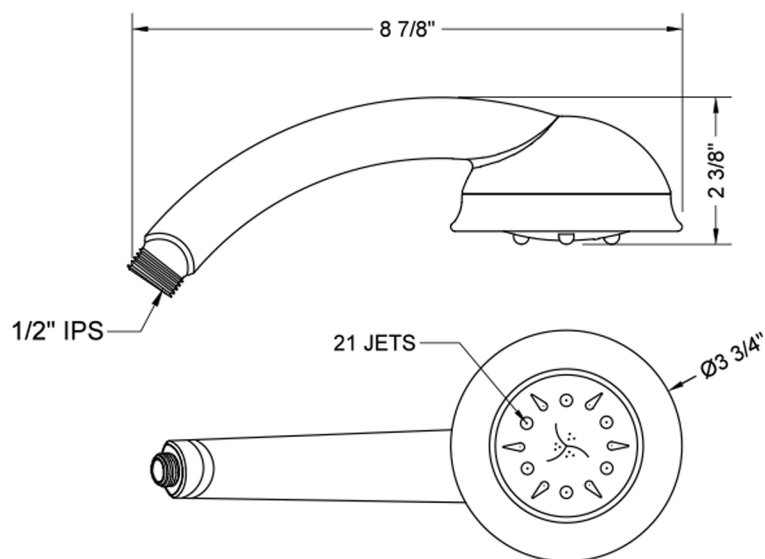

Ambra Handshower

Model #: S488-

FEATURES:

- 5 function handshower
- 1/2" IPS Male threads
- Light weight
- Comfortable ergonomic design

AVAILABLE FINISHES:

Polished Chrome (PCH)	Satin Chrome (SC)	Bronze Umber (BU)
Satin Nickel (SN)	Pewter (PEW)	Caramel Bronze (CB)
Polished Nickel (PN)	Antique Brass (AB)	Antique Copper (ACU)
Oil-Rubbed Bronze (ORB)	Polished Brass (PB)	Polished Copper (PCU)
Vintage Bronze (VB)	Satin Brass (SB)	Rose Gold (RG)
Matte Black (MBK)	Satin Gold (SG)	Polished Gold (PG)
Black Nickel (BKN)		

SPECIFICATION DRAWING:

SPRAY PATTERNS:

COMPLIANCES:

Complies with: ASME A112.18.1-2012/CSA B125.1-12