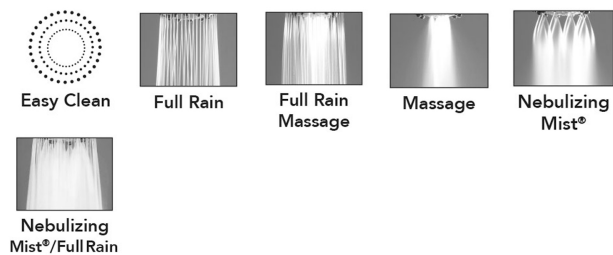

SPRAY PATTERNS:

COMPLIANCES:

Complies with: ASME A112.18.1-2012/CSA B125.1-12