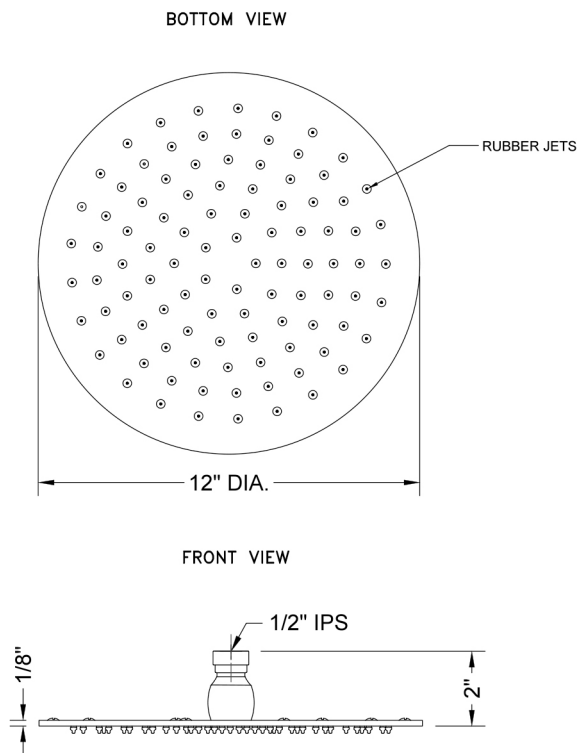

## 12" Round Rain Machine®

Model #: S212-

### FEATURES:

- 1/2" IPS adjustable brass ball joint to adjust angle of showerhead
- 12" diameter all brass body with 126 easy clean rubber jets
- Available flow rates: 2.5, 2.0, 1.75 GPM

### SPECIFICATION DRAWING:

### ANGLES AND FLOW RATES: