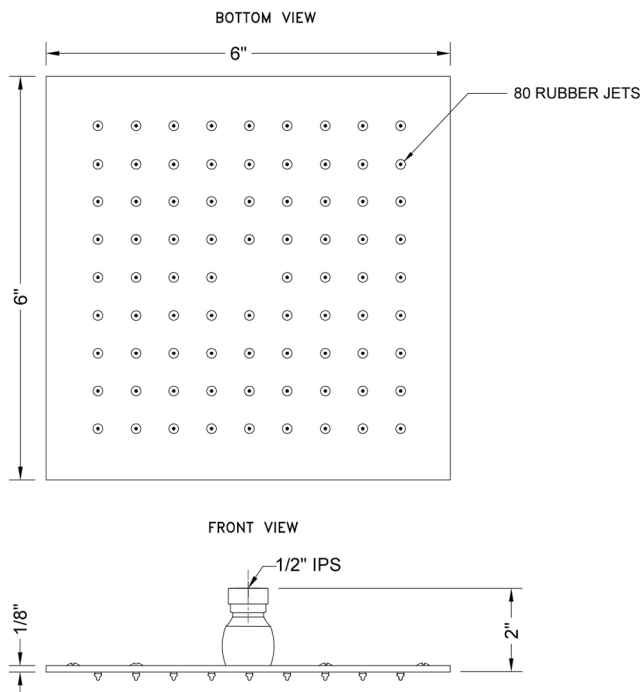

6" x 6" Square Rain Machine®

Model #: S207-

FEATURES:

- A POWER SHOWER - the technology of the Rain Machine® allows for a strong rain spray at any angle
- 1/2" IPS adjustable brass ball joint to adjust angle of showerhead
- 6" X 6" all brass body with 80 easy clean rubber jets
- Available flow rates: 2.5, 2.0, 1.75 & 1.5 GPM

SPECIFICATION DRAWING:

SPRAY PATTERNS:

ANGLES AND FLOW RATES:

2.5 GPM			
2.0 GPM	45°	90°	Drop Ceiling
1.75 GPM			
1.5 GPM			

COMPLIANCES:

Complies with: ASME A112.18.1-2012/CSA B125.1-12