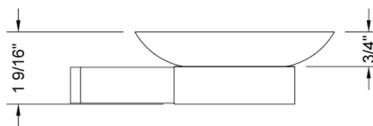

Contempo I Soap Dish
Model #: 4880-SD-

FEATURES:

- All brass & glass soap dish
- Universal mounting hardware included
- 6 1/4" projection
- Removable 4 3/8" glass dish
- Blocking required for proper installation

SPECIFICATION DRAWING:

FRONT VIEW

TOP VIEW