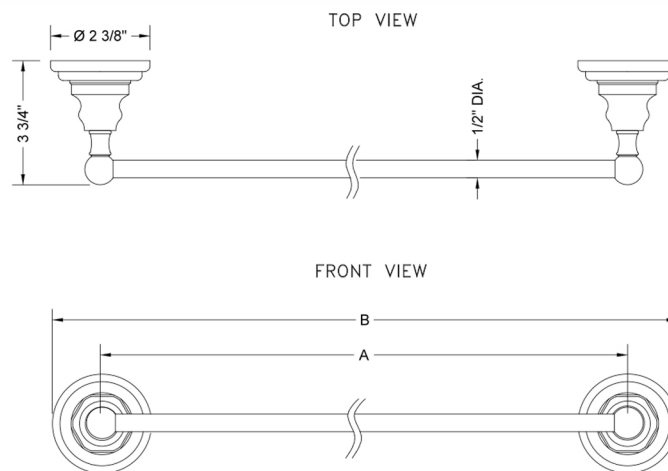

## 24" Roaring 20's / Westfield Towel Bar

**Model #: 4830-TB-24-**

### FEATURES:

- All brass towel bars
- Universal mounting hardware included
- 3 3/4" projection
- Custom lengths available. Contact JACLO for pricing & availability.
- Can be field cut

### SPECIFICATION DRAWING:

ROARING 20'S / WESTFIELD JACLO TOWEL BARS			
PART. #	DESCRIPTION	A	B
4830-TB-18-	18" ALL BRASS TOWEL BAR	18"	20 3/8"
4830-TB-24-	24" ALL BRASS TOWEL BAR	24"	26 3/8"