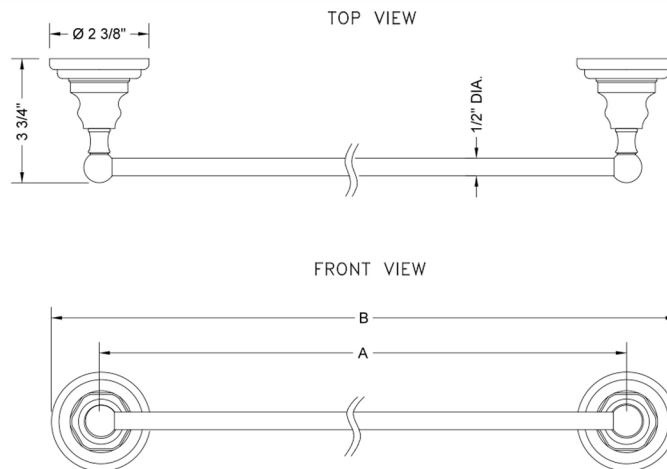

## 18" Roaring 20's / Westfield Towel Bar

Model #: 4830-TB-18-

### FEATURES:

- All brass towel bars
- Universal mounting hardware included
- 3 3/4" projection
- Custom lengths available. Contact JACLO for pricing & availability.
- Can be field cut

### SPECIFICATION DRAWING:

ROARING 20'S / WESTFIELD JACLO TOWEL BARS			
PART. #	DESCRIPTION	A	B
4830-TB-18-	18" ALL BRASS TOWEL BAR	18"	20 3/8"
4830-TB-24-	24" ALL BRASS TOWEL BAR	24"	26 3/8"