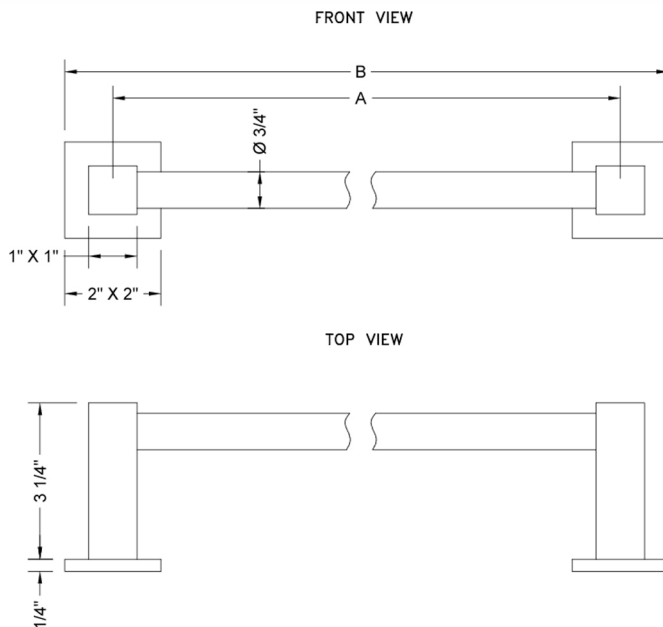

24" CUBIX® Towel Bar

Model #: 4224-

FEATURES:

- All brass towel bar
- Universal mounting hardware included
- 3 1/2" projection
- Custom lengths available, contact JACLO for pricing & availability
- Able to be cut in the field
- Not available in BKN, PCU, & PG

SPECIFICATION DRAWING:

CUBIX® TOWEL BARS			
PART. #	DESCRIPTION	A	B
4218-	18" TOWEL BAR	18"	20"
4224-	24" TOWEL BAR	24"	26"