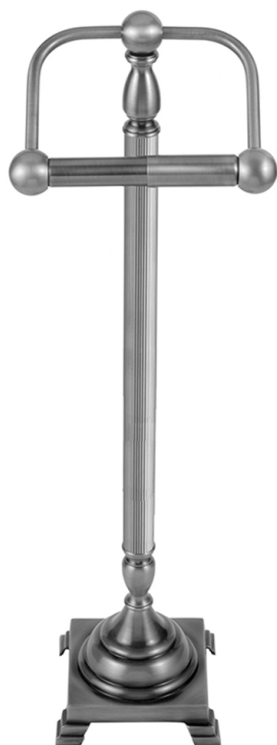

## Freestanding Toilet Paper Holder- Reeded Tubing

**Model #: TP-20-**

### FEATURES:

- All brass free standing toilet paper holder
- 26 1/2" tall with 5 1/2" weighted base for stability
- Available with both smooth or reeded tubing

### AVAILABLE FINISHES:

Polished Chrome (PCH)	Satin Chrome (SC)	Bronze Umber (BU)
Satin Nickel (SN)	Pewter (PEW)	Caramel Bronze (CB)
Polished Nickel (PN)	Antique Brass (AB)	Antique Copper (ACU)
Oil-Rubbed Bronze (ORB)	Polished Brass (PB)	Polished Copper (PCU)
Vintage Bronze (VB)	Satin Brass (SB)	Rose Gold (RG)
Matte Black (MBK)	Satin Gold (SG)	Polished Gold (PG)
Black Nickel (BKN)	Bombay Gold (BG)	Jewelers Gold (JG)
Europa Bronze (EB)	White (WH)	Sedona Beige (SDB)
Tristan Brass (TB)	Unlacquered Brass (ULB)	