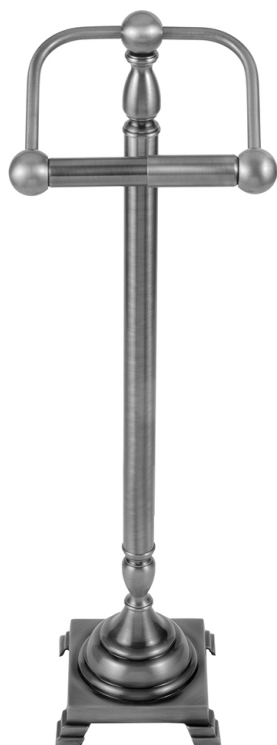

Freestanding Toilet Paper Holder- Smooth Tubing

Model #: TP-10-

FEATURES:

- All brass free standing toilet paper holder
- 26 1/2" tall with 5 1/2" weighted base for stability
- Available with both smooth or reeded tubing

AVAILABLE FINISHES:

Polished Chrome (PCH)	Satin Chrome (SC)	Bronze Umber (BU)
Satin Nickel (SN)	Pewter (PEW)	Caramel Bronze (CB)
Polished Nickel (PN)	Antique Brass (AB)	Antique Copper (ACU)
Oil-Rubbed Bronze (ORB)	Polished Brass (PB)	Polished Copper (PCU)
Vintage Bronze (VB)	Satin Brass (SB)	Rose Gold (RG)
Matte Black (MBK)	Satin Gold (SG)	Polished Gold (PG)
Black Nickel (BKN)	Bombay Gold (BG)	Jewelers Gold (JG)
Europa Bronze (EB)	White (WH)	Sedona Beige (SDB)
Tristan Brass (TB)	Unlacquered Brass (ULB)	