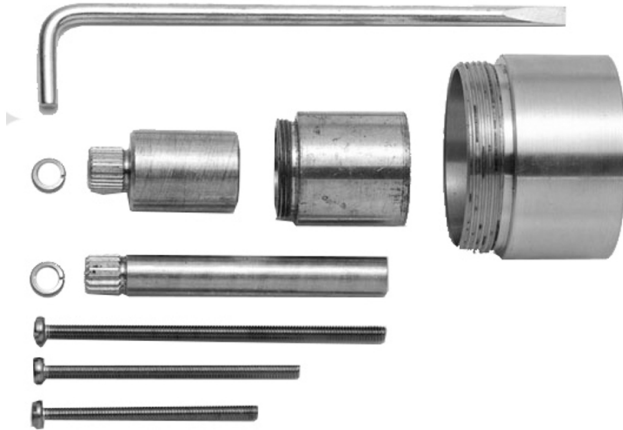

All Brass Extension Kit for 1/2" Tub & Shower Valve (J-THVC12)

Model #: J-THVC12-EXT

FEATURES:

- Extension kit for thermostatic valve with integral volume control for deep in the wall installation of

- J-THVC12

AVAILABLE FINISHES:
N/A

SPECIFICATION DRAWING: