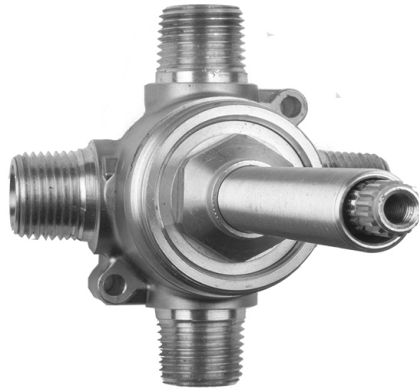

# 1/2" 3-way Diverter Valve with Shared Function & No Shut Off

**Model #: J-20682**

### FEATURES:

- J-20682 three way diverter consists of inlet for water & three outlets. Valve has shared output capabilities. For example shower and handshower operating at the same time. See table for operations.
- No off position, must use a separate volume control
- 1/2" NPT male fittings
- Ceramic cartridge
- 5" long stem & escutcheon nipple for deep wall installations can be cut to length
- Must be used with volume control or shut off device
- 12 GPM flow @ 60 PSI