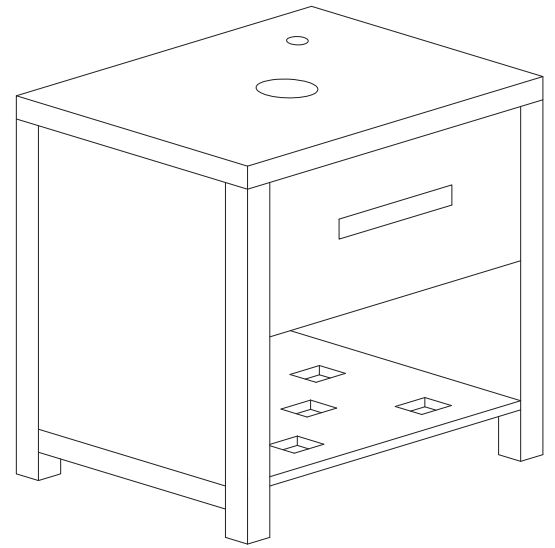

Avanity

COSMO-V24-CH

Features

- Solid rubber wood
- Storage cabinet with aluminum hardware
- 1 soft-close door
- Aluminum hardware
- Open shelf
- Metal leg caps
- Vessel application

Components

Mirror	COSMO-M20-CH
Vanity Top	CVE450WT
Sink	COSMO-WS17-CH

Colors / Finishes

- Chestnut

Nominal Dimension

- 23.6W x 18.5D x 28.9H (inches)

Product Diagrams