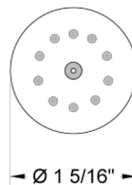

### FEATURES:

- All brass body sprays
- 1/2" IPS adjustable brass ball joint to adjust angle of body spray
- 3 designs to complement both contemporary & traditional styling
- Available Flow Rates: 2.5, 2.0, 1.75 GPM
- Shown with standard escutcheon. Other escutcheons available: 6005, 6007, 6010, 6012, 6015, 6017, 6018, & 96-XL-ESC

### SPECIFICATION DRAWING:

### SPRAY PATTERNS:

SIDE VIEW

FRONT VIEW