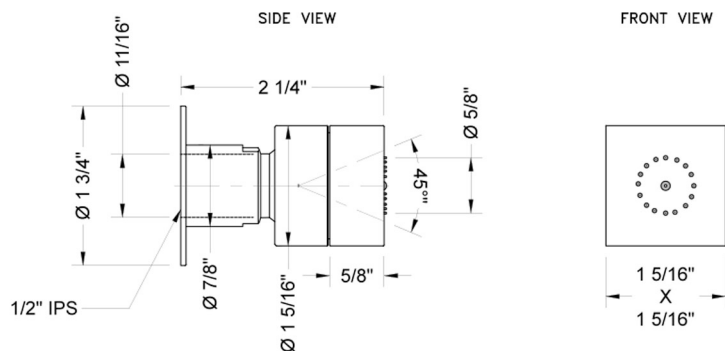

### FEATURES:

- All brass body sprays
- 1/2" IPS adjustable brass ball joint to adjust angle of body spray
- 3 designs to complement both contemporary & traditional styling
- Available Flow Rates: 2.5, 2.0, 1.75 GPM
- Shown with standard escutcheon. Other escutcheons available: 6005, 6007, 6010, 6012, 6015, 6017, 6018, & 96-XL-ESC

### SPECIFICATION DRAWING: