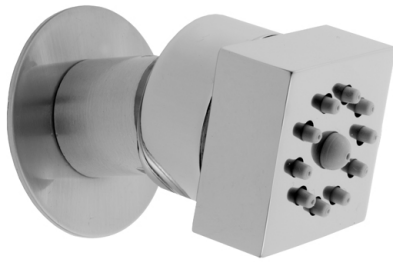

## Nebulizing Mist Square Body Spray

Model #: S070-

### FEATURES:

- All brass body sprays
- 1/2" IPS adjustable brass ball joint to adjust angle of body spray
- 3 designs to complement both contemporary & traditional styling
- Available Flow Rates: 2.5, 2.0, 1.75 GPM
- Shown with standard escutcheon. Other escutcheons available: 6005, 6007, 6010, 6012, 6015, 6017, 6018, & 96-XL-ESC

### AVAILABLE FINISHES:

Polished Chrome (PCH)	Satin Chrome (SC)	Bronze Umber (BU)
Satin Nickel (SN)	Pewter (PEW)	Caramel Bronze (CB)
Polished Nickel (PN)	Antique Brass (AB)	Antique Copper (ACU)
Oil-Rubbed Bronze (ORB)	Polished Brass (PB)	Polished Copper (PCU)
Vintage Bronze (VB)	Satin Brass (SB)	Matte Black (MBK)
Satin Gold (SG)	Polished Gold (PG)	Black Nickel (BKN)
White (WH)	Unlacquered Brass (ULB)	Satin Cooper (SCU)
Almond (ALD)	Amber (AMB)	Azure Blue (AZB)
Coral (COR)	Mint Green (GRN)	Stone Grey (GRY)
Lilac (LAC)	Light Blue (LBL)	Limon (LIM)
Plum (PLM)	Pink (PNK)	Red (RED)
Graphite (GPH)	Aged Unlacquered Brass (AUB)	