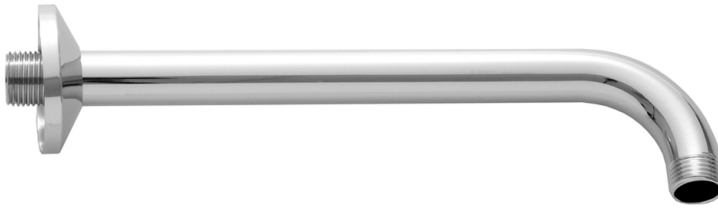

## 10" 90° Showerarm with Escutcheon

Model #: 8042-

### FEATURES:

- Brass 90° showerarm with escutcheon
- 1/2" Male x 10" Male IPS
- 2" short drop on 90° bend
- Ideal for rainheads
- For ceiling support, see 4012, 4018, 4024, 4030, 4036, or custom lengths
- Other escutcheons and custom lengths available. Contact JACLO

### AVAILABLE FINISHES:

Polished Chrome (PCH)	Satin Chrome (SC)	Bronze Umber (BU)
Satin Nickel (SN)	Pewter (PEW)	Caramel Bronze (CB)
Polished Nickel (PN)	Antique Brass (AB)	Antique Copper (ACU)
Oil-Rubbed Bronze (ORB)	Polished Brass (PB)	Polished Copper (PCU)
Vintage Bronze (VB)	Satin Brass (SB)	Matte Black (MBK)
Satin Gold (SG)	Polished Gold (PG)	Black Nickel (BKN)
White (WH)	Unlacquered Brass (ULB)	Satin Cooper (SCU)
Almond (ALD)	Amber (AMB)	Azure Blue (AZB)
Coral (COR)	Mint Green (GRN)	Stone Grey (GRY)
Lilac (LAC)	Light Blue (LBL)	Limon (LIM)
Plum (PLM)	Pink (PNK)	Red (RED)
Graphite (GPH)	Aged Unlacquered Brass (AUB)	