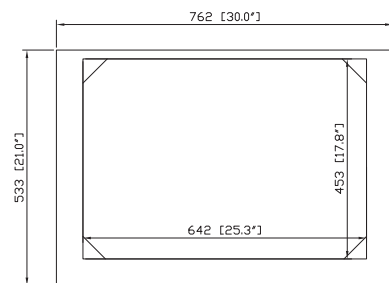

Top

For customer support please call 626 404 7678 weekdays 9:00 to 6:00 PST