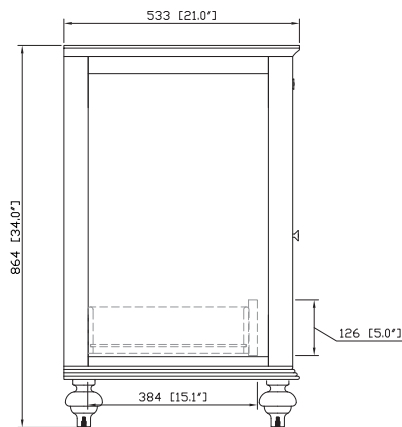

Avanity

MERLOT-V30-ES

Features

- Solid poplar frame and birch veneer MDF
- 2 soft-close doors
- 1 interior drawer
- Antique brass finished hardware
- Adjustable height levelers
- Under counter application

Colors / Finishes

- Espresso

Nominal Dimension

- 30W x 21D x 34H (inches)

Components

Mirror	MERLOT-M24-ES	MERLOT-M30-ES	
Vanity Top	SUT31BK	SUT31CW	SUT31GB
Sink	CUM18WT	CUM18LN	

Product Diagrams

Front

Side

Top

For customer support please call 626 404 7678 weekdays 9:00 to 6:00 PST