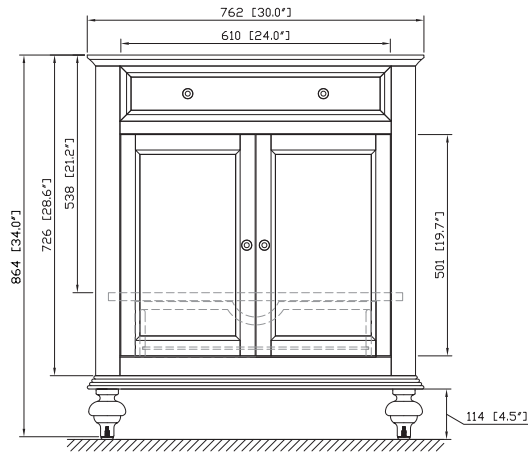

Avanity

MERLOT-V30-ES

Features

- Solid poplar frame and birch veneer MDF
- 2 soft-close doors
- 1 interior drawer
- Antique brass finished hardware
- Adjustable height levelers
- Under counter application

Colors / Finishes

- Espresso

Nominal Dimension

- 30W x 21D x 34H (inches)

Components

Mirror	MERLOT-M24-ES	MERLOT-M30-ES	
Vanity Top	SUT31BK	SUT31CW	SUT31GB
Sink	CUM18WT	CUM18LN	

Product Diagrams

Front