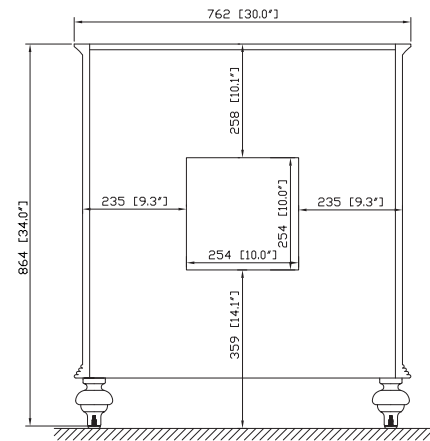

Avanity

MERLOT-V30-ES

Features

- Solid poplar frame and birch veneer MDF
- 2 soft-close doors
- 1 interior drawer
- Antique brass finished hardware
- Adjustable height levelers
- Under counter application

Colors / Finishes

- Espresso

Nominal Dimension

- 30W x 21D x 34H (inches)

Components

Mirror	MERLOT-M24-ES	MERLOT-M30-ES	
Vanity Top	SUT31BK	SUT31CW	SUT31GB
Sink	CUM18WT	CUM18LN	

Product Diagrams

Front