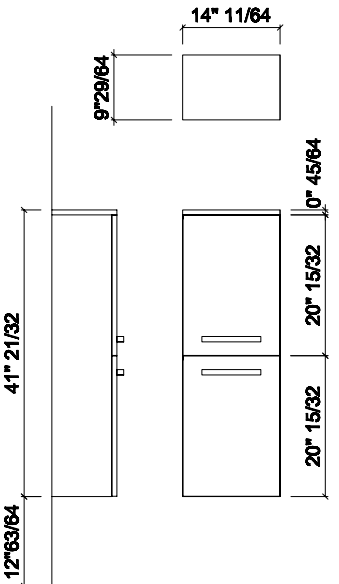

COLOR FINISH:

- **AMC023DB** Black Glossy
- **AMC023DG** Grey Glossy
- **AMC023DW** White Glossy
- **AMC023DT** Slate Glossy
- **AMC023DR** Red Glossy
- **AMC023DS** Sand Glossy

NEW COLOR FINISH:

- **AMC023DBD** Blue Distante