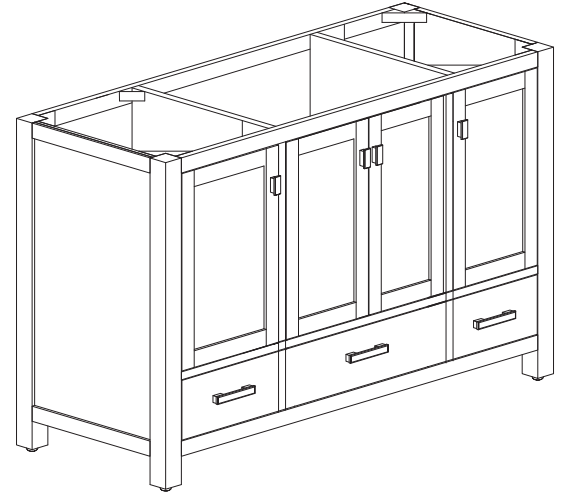

## Features

- Solid poplar wood frame, Birch veneer plywood
- 4 soft-close doors
- 3 soft-close drawers
- Brushed nickel finished hardware
- Adjustable height levelers

## Nominal Dimension

- 48W x 21D x 34H inches