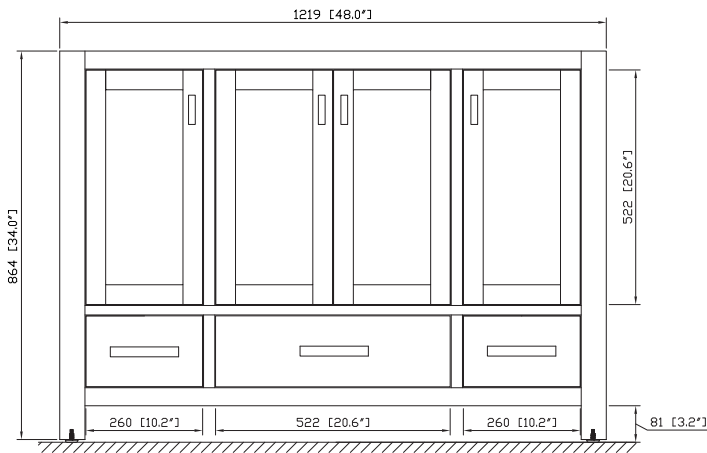

Product Diagrams

Front