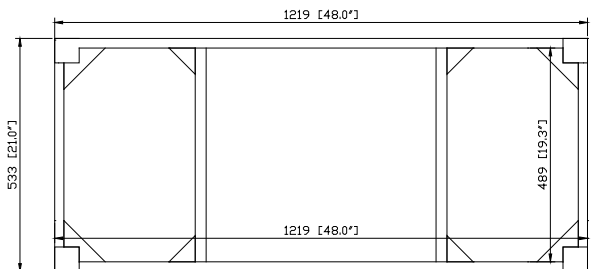

## Nominal Dimension

- 48W x 21D x 34H inches

## Product Diagrams

Front

Back

Side

Top