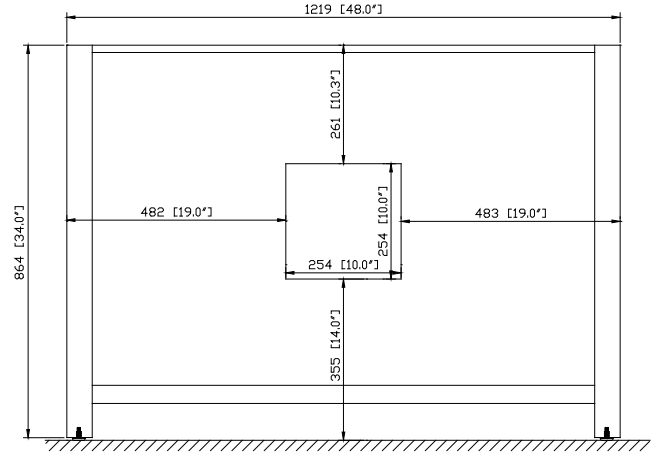

## Nominal Dimension

- 48W x 21D x 34H inches

## Product Diagrams

Front

Back

Side

Top