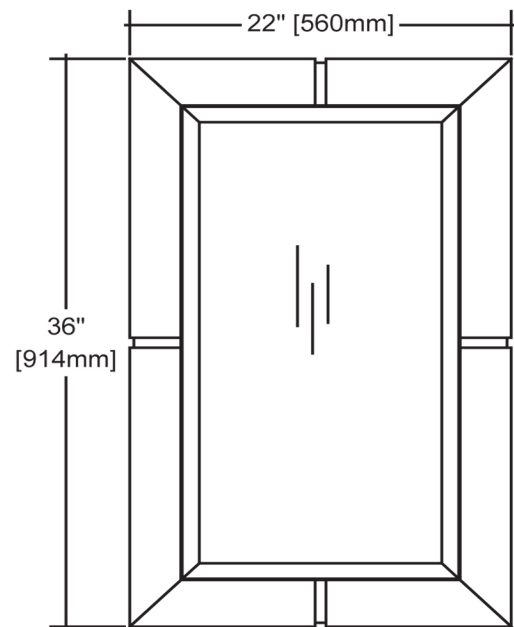

Colors/ Finish

111-Natural Walnut