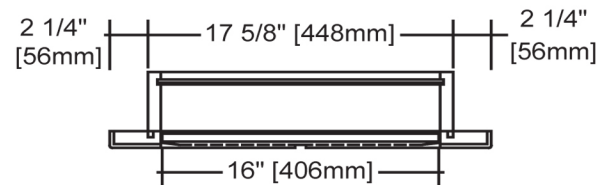

Colors/ Finish

111-Natural Walnut