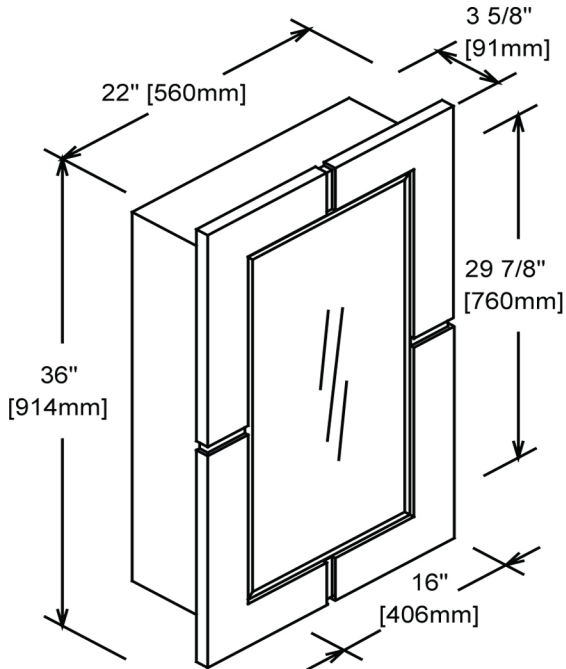

111-MCR22

22" Medicine Cabinet

Semi-Recess Mount

SPECIFICATION SHEET

Features

Mirror: Outer door, 1/2" Beveled edge
Interior, plain edge

Materials: Chinese Walnut solids with
Am Walnut veneers

Hinges: Fully concealed, soft closing

Doors: 1

Reversible: Hinge right or left

Back panel: Fully covered

Glass: 29 7/8" x 16 "

Shelves: 4 (Glass, adjustable)

Rough Wall Opening: 17 5/8" W x 31 5/8" H
(448mm x 802mm)

Mounting: Cleats

Colors/ Finish