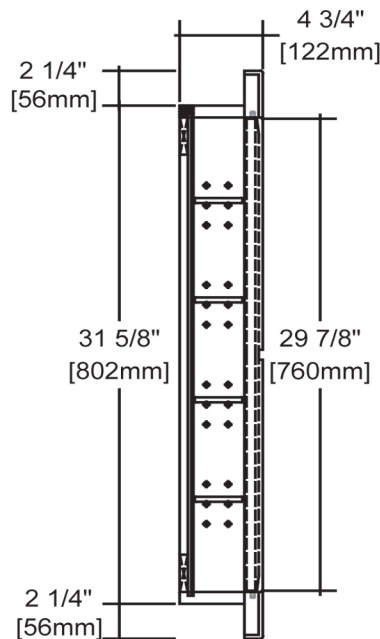

111-MCR22

22" Medicine Cabinet

Semi-Recess Mount

SPECIFICATION SHEET

Features

Mirror: Outer door, 1/2" Beveled edge
Interior, plain edge

Materials: Chinese Walnut solids with
Am Walnut veneers

Hinges: Fully concealed, soft closing

Doors: 1

Reversible: Hinge right or left

Back panel: Fully covered

Glass: 29 7/8" x 16 "

Shelves: 4 (Glass, adjustable)

Rough Wall Opening: 17 5/8" W x 31 5/8" H
(448mm x 802mm)

Mounting: Cleats

Colors/ Finish