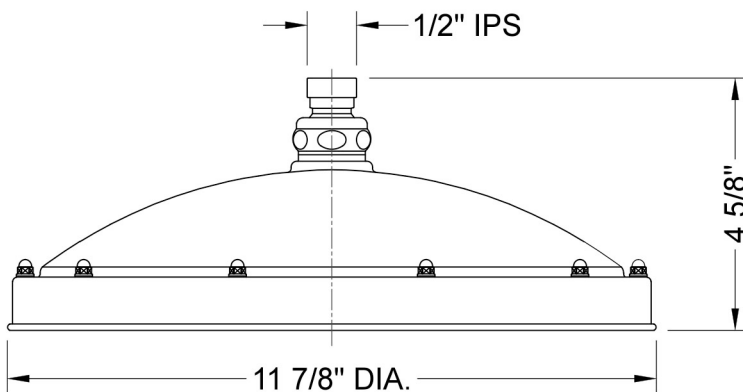

Sandro Rainhead

Model #: S198-

FEATURES:

- 12" Diameter brass rainhead
- 1/2" IPS adjustable brass ball joint to adjust angle of showerhead
- 180 easy clean replaceable rubber jets
- Available flow rate: 2.5 GPM

SPECIFICATION DRAWING:

FRONT VIEW

SPRAY PATTERNS:

ANGLES AND FLOW RATES: